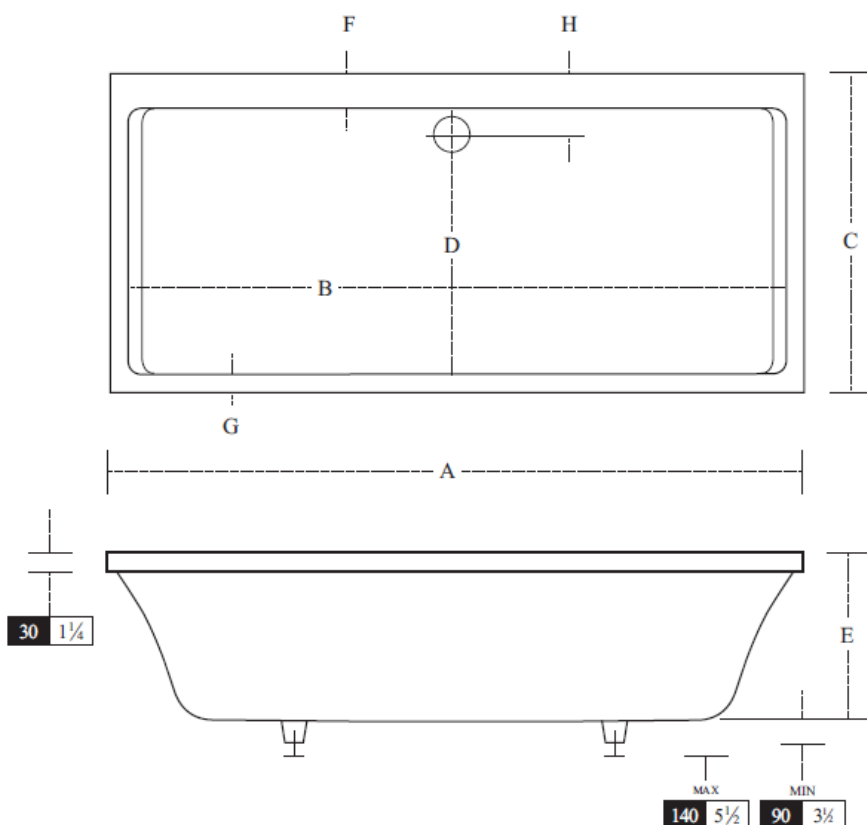

Website: <https://www.cabuchon.com>

SERENITY PLUS 2-PERSON BATH

The Serenity Plus is available in a choice of two sizes - the 1700 and 1800. Both models are supplied with only waste & overflow holes drilled in order to allow options on jobsite in the positioning of spouts, taps, hand-showers & whirlpool controls. The only rule is good plumbing.

These baths are usable mounted in a deck or undermounted to a deck. Do not support the weight of the bath by its rim on a deck. The bath has four screw adjustable feet allowing a variation in height of 50mm/2". Maximum height of feet is 140mm/5½".

All Cabuchon products are registered designs covered by copyright and the Company, being committed to continuous innovation and improvement, reserves the right to change specifications without notice. Tolerances are + or -3mm.

BATH MODEL		1700	1800
A	External Length	1700	1800
		67	71
B	Inner length - Top	1560	1660
		61½	65¼
B	Inner length - Bottom	1050	1120
C	External Width	41¼	44
		39¾	47¾
D	Internal Width - Top	720	920
		28¾	36¾
D	Internal Width - Bottom	820	1020
		32¾	40
	Head Slope Length	70	75
		2¾	3
E	Depth	480	480
F	Rear Rim Width	19	19
		110	110
G	Other Rims Width	4¾	4¾
		70	70
H	Waste Location from rim exterior	2¾	2¾
		260	210
		10¾	8¾

NORMAL WATER REQUIREMENT:

1700 Plus model: 377 Litres, 82 Imperial Gallons, 99 US Gallons

1800 Plus model: 489 Litres, 107 Imperial Gallons, 129 US Gallons

KEY TO SIZES: ■ Millimetres □ Inches to nearest ¼"

Because Serenity baths are primarily inset or undermount, we do not supply standard panels.

If commissioned to do so we can provide bespoke panels - either loose (but in one piece no matter how many sides, to ensure stability and rigidity) or as an integral part of the bath's body - if the objective is to make the bath free standing. This is illustrated on the Cabuchon website.

*Note: On the 1700 Plus the waste/overflow is on the widest rim length. On the 1800 Plus the waste/overflow is on the narrowest rim length.

Whitegate, Lancaster LA3 3BT, England Tel: +44 (0) 1524 66022 Fax: +44 (0) 1524 844927 e-mail: info@cabuchon.com

Website: <https://www.cabuchon.com/>

Cabuchon is a registered trademark of Design & Form Ltd. Cabuchon Bathforms is a division of Design & Form Ltd.